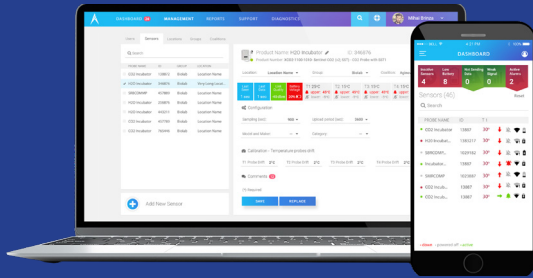

Remote Monitoring

Aegis Remote Monitoring IoT System consists of Sensors, Communication Network, Cloud and Dashboard. The sensors are modular in design with a digital interface for different types of sensors probes such as T, RH, CO₂, Differential pressure and more. The sensor platform is modular which makes easy addition of sensors, including any off-the-shelf sensor with customization. Several diagnostic tools have been developed to measure the sensor health remotely allowing the solution to be implemented on a large scale.